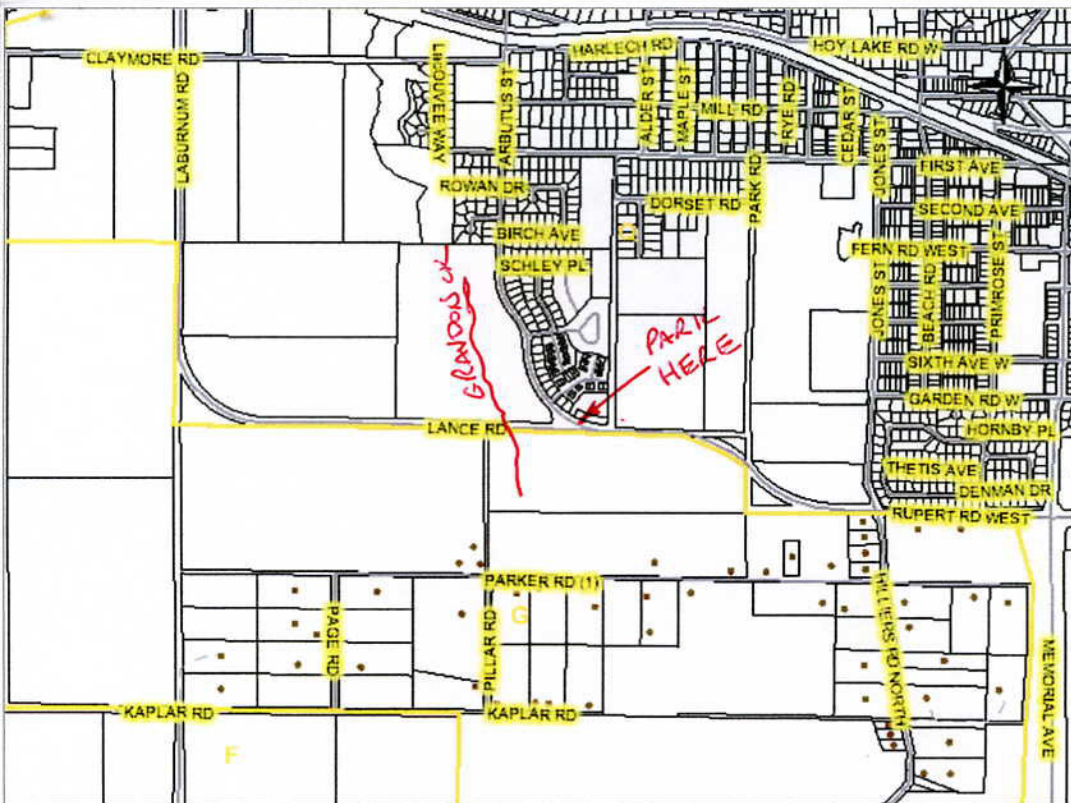

RDN Map

LEGEND

Properties

-  Buildings
-  Driveways
-  Jurisdictions
-  Roads
-  Properties
-  Community Parks
-  Provincial Parks
-  Regional Parks
-  Main Water Features

Map printed on: Wed May 10 2006 17:46:18 GMT-0700 (Pacific Daylight Time)

0 293.1m

powered by
INPOINT

Disclaimer: The information on this map is provided for convenience only. Please contact RDN Staff for authenticated property information.

Comments: .

Regional District of Nanaimo
Data quality is not guaranteed